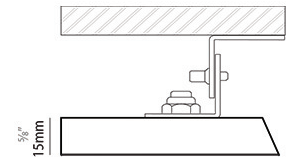

PROJECT	_____
TYPE	_____
SPECIFIER	_____
QUANTITY	_____
DATE	_____

HARMONY ROUND SURFACE

A52032-

base number	Color	Finish	Diffuser
	Temperature	Options	Options

1. To build a product code in our configurator select the specify button on the base model # product page
2. To build a manual product code on this datasheet choose from the options listed below in blue font and add the suffix to the base model #

GENERAL

Series: Harmony Round
Partner: Ivela
Division: Architectural
Installation: Surface
Product Type: Panels
Mounting Location: Ceiling
Light Distribution: Direct

PHYSICAL

Shape: Round
Diameter (mm): 707
Diameter (in): 27 ¹³/₁₆
Height (mm): 15
Height (in): 9/16
Diffuser: PMMA - Opal
Fixture Finish: WHI / BLK / GLD
Fixture Material: Aluminum

ELECTRICAL

Lamp Type: LED
Input Wattage (W): 44
Dimming: Tri-Mode (Non-Dimming and Phase Dimming (120Vac only) and 0-10V Dimming)
Driver Included: No
Driver Location: Remote
Driver Type: Constant Voltage - Universal
Driver Class: Class 2
Housing: ENCP 5 (ERP) ENCP 13 (SC Power)
Input Voltage (V): 120 - 277
Output Voltage (V): 24

LED

Color Temperature (°K): 2700 / 3000 / 3500 / 4000
Max. Delivered Lumen (lm): 3168 / 3300 / 3398 / 3498
Nominal Lumen (lm): 5280 / 5500 / 5663 / 5830
CRI: >93 CRI
Lamp Life (hrs): 50000

OPTICAL

RATINGS AND CERTIFICATIONS

Certified By: CSA Certified to UL and CSA Standards
IP rating: IP20

Ø707mm 27 ¹³/₁₆"