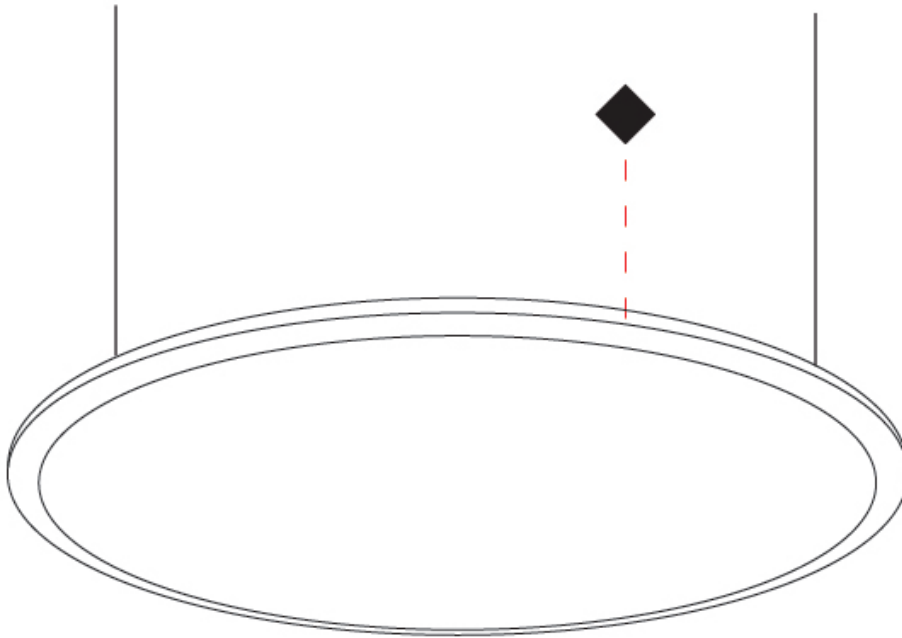

HARMONY ROUND SUSPENSION

A51062-

PROJECT

TYPE

SPECIFIER

QUANTITY

DATE