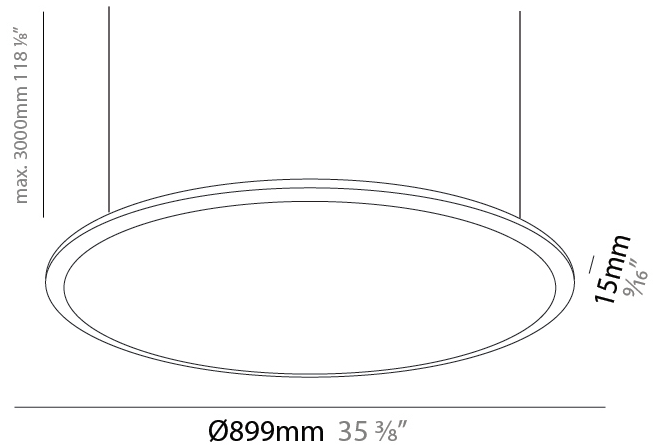

HARMONY ROUND SUSPENSION

A51062-

base number	Color	Finish	Diffuser
	Temperature	Options	Options

1. To build a product code in our configurator select the specify button on the base model # product page
2. To build a manual product code on this datasheet choose from the options listed below in blue font and add the suffix to the base model #

GENERAL

Series: Harmony Round
Partner: Ivela
Division: Architectural
Installation: Suspension
Product Type: Panels
Mounting Location: Ceiling
Light Distribution: Direct

PHYSICAL

Shape: Round
Diameter (mm): 899
Diameter (in): 35 ³/₈
Height (mm): 19
Height (in): 3/4
Max. Overall Height (mm): 2500
Max. Overall Height (in): 98 ⁷/₁₆
Diffuser: PMMA - Opal / Prismatic
Fixture Finish: WHI / BLK / GLD
Fixture Material: Aluminum

ELECTRICAL

Lamp Type: LED
Input Wattage (W): 56
Dimming: Tri-Mode (Non-Dimming and Phase Dimming (120Vac only) and 0-10V Dimming)
Driver Included: No
Driver Location: Remote
Driver Type: Constant Voltage - Universal
Driver Class: Class 2
Housing: ENCP 5 (ERP) ENCP 8 (SC Power)
Input Voltage (V): 120 - 277
Output Voltage (V): 24

LED

Color Temperature (°K): 2700 / 3000 / 3500 / 4000
Max. Delivered Lumen (lm): 4032 / 4200 / 4325 / 4452
Nominal Lumen (lm): 6720 / 7000 / 7208 / 7420
CRI: >93 CRI
Lamp Life (hrs): 50000

OPTICAL

RATINGS AND CERTIFICATIONS

Certified By: Certified for North American Standards
IP rating: IP20