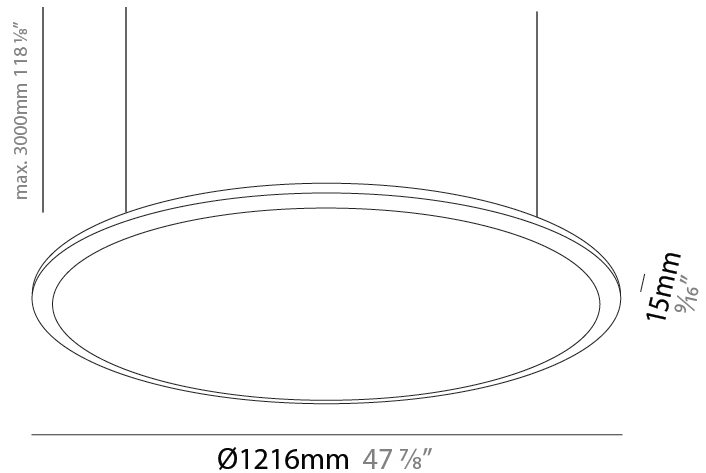

PROJECT	
TYPE	
SPECIFIER	
QUANTITY	
DATE	

HARMONY ROUND SUSPENSION

A51063-

base number	Color	Finish	Diffuser
	Temperature	Options	Options

1. To build a product code in our configurator select the specify button on the base model # product page
2. To build a manual product code on this datasheet choose from the options listed below in blue font and add the suffix to the base model #

GENERAL

Series: Harmony Round
Partner: Ivela
Division: Architectural
Installation: Suspension
Product Type: Panels
Mounting Location: Ceiling
Light Distribution: Direct

PHYSICAL

Shape: Round
Diameter (mm): 1216
Diameter (in): 47 7/8
Height (mm): 19
Height (in): 3/4
Max. Overall Height (mm): 2500
Max. Overall Height (in): 98 7/16
Diffuser: PMMA - Opal / Prismatic
Fixture Finish: WHI / BLK / GLD
Fixture Material: Aluminum

ELECTRICAL

Lamp Type: LED
Input Wattage (W): 78
Dimming: Tri-Mode (Non-Dimming and Phase Dimming (120Vac only) and 0-10V Dimming)
Driver Included: No
Driver Location: Remote
Driver Type: Constant Voltage - Universal
Driver Class: Class 2
Housing: ENCP 5 (ERP) ENCP 8 (SC Power)
Input Voltage (V): 120 - 277
Output Voltage (V): 24

LED

Color Temperature (°K): 2700 / 3000 / 3500 / 4000
Max. Delivered Lumen (lm): 5472 / 5700 / 5869 / 6042
Nominal Lumen (lm): 9120 / 9500 / 9783 / 10070
CRI: >93 CRI
Lamp Life (hrs): 50000

OPTICAL

RATINGS AND CERTIFICATIONS

Certified By: Certified for North American Standards
IP rating: IP20