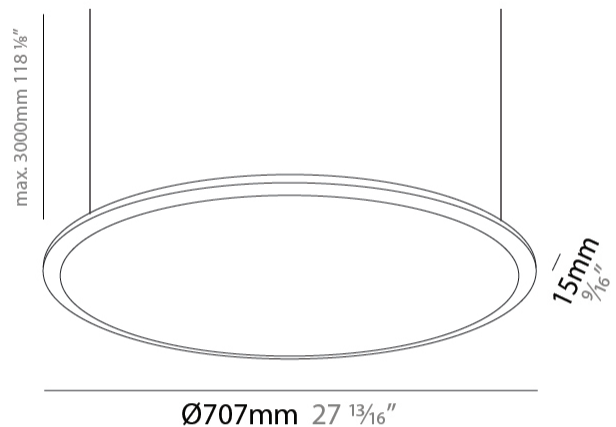

HARMONY ROUND SUSPENSION

A51061-

base number   Color   Finish   Diffuser
Temperature   Options   Options

1. To build a product code in our configurator select the specify button on the base model # product page
2. To build a manual product code on this datasheet choose from the options listed below in blue font and add the suffix to the base model #

GENERAL

Series: Harmony Round
Partner: Ivela
Division: Architectural
Installation: Suspension
Product Type: Panels
Mounting Location: Ceiling
Light Distribution: Direct

PHYSICAL

Shape: Round
Diameter (mm): 707
Diameter (in): 27 ¹³/₁₆
Height (mm): 15
Height (in): 9/16
Max. Overall Height (mm): 2500
Max. Overall Height (in): 98 ⁷/₁₆
Diffuser: [PMMA - Opal / Prismatic](#)
Fixture Finish: [WHI / BLK / GLD](#)
Fixture Material: Aluminum

ELECTRICAL

Lamp Type: LED
Input Wattage (W): 44
Dimming: Tri-Mode (Non-Dimming and Phase Dimming (120Vac only) and 0-10V Dimming)
Driver Included: No
Driver Location: Remote
Driver Type: Constant Voltage - Universal
Driver Class: Class 2
Housing: ENCP 5 (ERP) ENCP 13 (SC Power)
Input Voltage (V): 120 - 277
Output Voltage (V): 24

LED

Color Temperature (°K): [2700 / 3000 / 3500 / 4000](#)
Max. Delivered Lumen (lm): [3168 / 3300 / 3398 / 3498](#)
Nominal Lumen (lm): [5280 / 5500 / 5663 / 5830](#)
CRI: >93 CRI
Lamp Life (hrs): 50000

OPTICAL

RATINGS AND CERTIFICATIONS

Certified By: Certified for North American Standards
IP rating: IP20