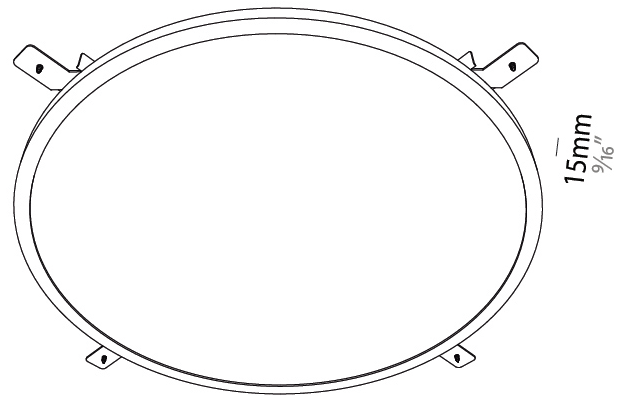

PROJECT	_____
TYPE	_____
SPECIFIER	_____
QUANTITY	_____
DATE	_____

HARMONY ROUND RECESSED

A56183-

base number	Color	Finish	Diffuser
	Temperature	Options	Options

1. To build a product code in our configurator select the specify button on the base model # product page
2. To build a manual product code on this datasheet choose from the options listed below in blue font and add the suffix to the base model #

GENERAL

Series: Harmony Round
Partner: Ivela
Division: Architectural
Installation: Recessed
Product Type: Panels
Mounting Location: Ceiling
Light Distribution: Direct

PHYSICAL

Shape: Round
Diameter (mm): 899
Diameter (in): 35 ³/₈
Height (mm): 19
Height (in): 3/4
Diffuser: PMMA - Opal
Fixture Finish: WHI / BLK / GLD
Fixture Material: Aluminum

ELECTRICAL

Lamp Type: LED
Input Wattage (W): 56
Dimming: Tri-Mode (Non-Dimming and Phase Dimming (120Vac only) and 0-10V Dimming)
Driver Included: No
Driver Location: Remote
Driver Type: Constant Voltage - Universal
Driver Class: Class 2
Housing: ENCP 5 (ERP) ENCP 8 (SC Power)
Input Voltage (V): 120 - 277
Output Voltage (V): 24

LED

Color Temperature (°K): 2700 / 3000 / 3500 / 4000
Max. Delivered Lumen (lm): 4032 / 4200 / 4325 / 4452
Nominal Lumen (lm): 6720 / 7000 / 7208 / 7420
CRI: >93 CRI
Lamp Life (hrs): 50000

OPTICAL

RATINGS AND CERTIFICATIONS

Certified By: CSA Certified to UL and CSA Standards
IP rating: IP20

Ø899mm 35 ³/₈"