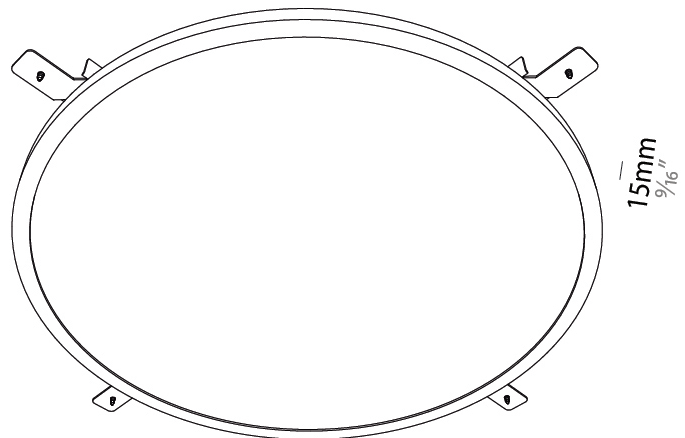

PROJECT	_____
TYPE	_____
SPECIFIER	_____
QUANTITY	_____
DATE	_____

HARMONY ROUND RECESSED

A56184-

base number	Color	Finish	Diffuser
	Temperature	Options	Options

1. To build a product code in our configurator select the specify button on the base model # product page
2. To build a manual product code on this datasheet choose from the options listed below in blue font and add the suffix to the base model #

GENERAL

Series: Harmony Round
Partner: Ivela
Division: Architectural
Installation: Recessed
Product Type: Panels
Mounting Location: Ceiling
Light Distribution: Direct

PHYSICAL

Shape: Round
Diameter (mm): 1216
Diameter (in): 47 7/8
Height (mm): 19
Height (in): 3/4
Diffuser: PMMA - Opal
Fixture Finish: WHI / BLK / GLD
Fixture Material: Aluminum

ELECTRICAL

Lamp Type: LED
Input Wattage (W): 76
Dimming: Tri-Mode (Non-Dimming and Phase Dimming (120Vac only) and 0-10V Dimming)
Driver Included: No
Driver Location: Remote
Driver Type: Constant Voltage - Universal
Driver Class: Class 2
Housing: ENCP 5 (ERP) ENCP 8 (SC Power)
Input Voltage (V): 120 - 277
Output Voltage (V): 24

LED

Color Temperature (°K): 2700 / 3000 / 3500 / 4000
Max. Delivered Lumen (lm): 5472 / 5700 / 5869 / 6042
Nominal Lumen (lm): 9120 / 9500 / 9783 / 10070
CRI: >93 CRI
Lamp Life (hrs): 50000

OPTICAL

RATINGS AND CERTIFICATIONS

Certified By: CSA Certified to UL and CSA Standards
IP rating: IP20

Ø1216mm 47 7/8"