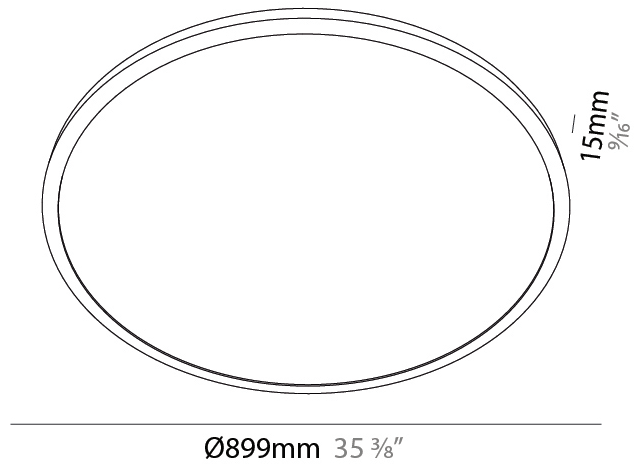

PROJECT	_____
TYPE	_____
SPECIFIER	_____
QUANTITY	_____
DATE	_____

HARMONY ROUND SURFACE

A52033-

base number	Color	Finish	Diffuser
	Temperature	Options	Options

1. To build a product code in our configurator select the specify button on the base model # product page
2. To build a manual product code on this datasheet choose from the options listed below in blue font and add the suffix to the base model #

GENERAL

Series: Harmony Round
Partner: Ivela
Division: Architectural
Installation: Surface
Product Type: Panels
Mounting Location: Ceiling
Light Distribution: Direct

PHYSICAL

Shape: Round
Diameter (mm): 899
Diameter (in): 35 ³/₈
Height (mm): 19
Height (in): 3/4
Diffuser: PMMA - Opal
Fixture Finish: WHI / BLK / GLD
Fixture Material: Aluminum

ELECTRICAL

Lamp Type: LED
Input Wattage (W): 56
Dimming: Tri-Mode (Non-Dimming and Phase Dimming (120Vac only) and 0-10V Dimming)
Driver Included: No
Driver Location: Remote
Driver Type: Constant Voltage - Universal
Driver Class: Class 2
Housing: ENCP 5 (ERP) ENCP 8 (SC Power)
Input Voltage (V): 120 - 277
Output Voltage (V): 24

LED

Color Temperature (°K): 2700 / 3000 / 3500 / 4000
Max. Delivered Lumen (lm): 4032 / 4200 / 4325 / 4452
Nominal Lumen (lm): 6720 / 7000 / 7208 / 7420
CRI: >93 CRI
Lamp Life (hrs): 50000

OPTICAL

RATINGS AND CERTIFICATIONS

Certified By: CSA Certified to UL and CSA Standards
IP rating: IP20